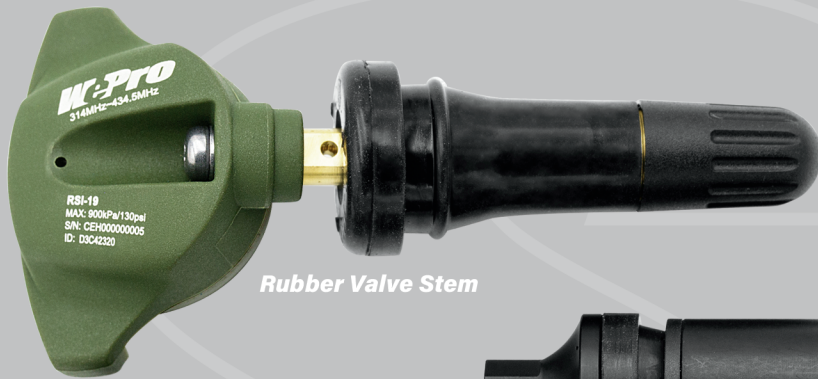

WePro Diagnostic & Programming Tool

- **Built and Supported by Ateq**
- **Diagnose Any TPMS**
- **Different Programming Options**
- **Clone a Sensor Wirelessly**
- **Clone a Sensor with Sensor ID**
- **Create a New Sensor**
- **Placard Change**
- **Change Factory PSI Pressure to Allow Higher Load Tires**
- **Built in Re-Learn Procedures**
- **Built in OBD Tool**
- **English, Spanish, & French Language Support**

Powered by