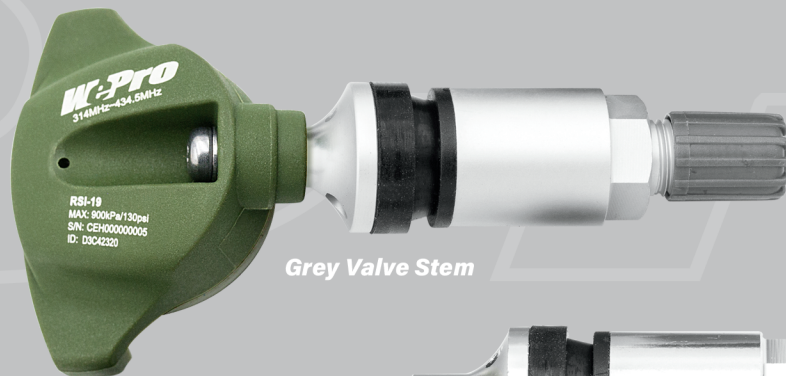

## Why WePro Sensor Plus?

**Sensor Plus is a Universal Fit TPMS designed by professionals for professionals. Sensor Plus is a single SKU system allowing you to create a new sensor or clone a sensor to help you get back safely on the road.**

## Features and Benefits

- **98% Coverage with One Single SKU**
- **Wireless Programming (Programs Thru 12ply Tires)**
- **Fast Programming Speed**
- **Interchangeable Valve Stems (Rubber & Aluminum)**
- **Available in Grey, Black, Chrome, and Black Rubber**
- **5 Year Limited Warranty**

Toll Free: 1.800.555.5555

*Rubber Valve Stem*

*Black Valve Stem*

*Grey Valve Stem*

*Chrome Valve Stem*